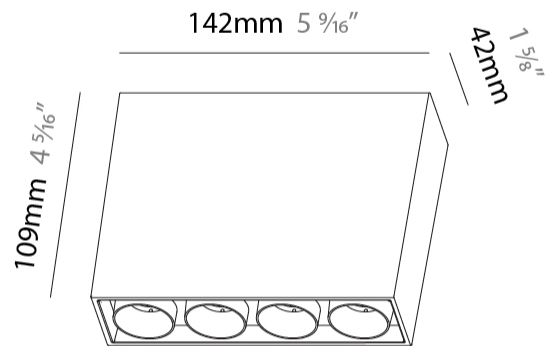

GENERAL

Series: Magiq
Subseries: Magiq 4 Cell
Brand: Prolicht
Division: Architectural
Mounting Type: Surface
Mounting Location: Ceiling
Subcategory: Flush Mount

PHYSICAL

Shape: Rectangle
Length (mm): 142
Length (in): 5 ⁹/₁₆
Width (mm): 42
Width (in): 1 ⁵/₈
Height (mm): 109
Height (in): 4 ⁵/₁₆
Light Distribution: Direct
Weight (kg): 0.65
Fixture Finish: SSR / BKV / CWI / CRY / HAB / UFT / ITA / RUA / FTG / MYG / LOD / PUS / FRO / FUP / KIA / POP / BLS / SPG / MEY / GOH / GUM / CHC / COM / ABZ / JAG / OBR / MOS / ROR
Holder Finish: WHI / BLK
Fixture Material: Aluminum Die Cast

ELECTRICAL

Lamp Type: LED (Zhaga Standard)
Input Wattage (W): 13
Total Output Wattage (W): 11.8
Dimming: Tri-Mode (Non-Dimming and Phase Dimming (120Vac only) and 0-10V Dimming)
Driver Included: Yes
Driver Location: Integrated
Driver Type: Constant Current - Universal
Driver Class: Class 1
Input Voltage (V): 120 - 277
Constant Current (MA): 1050mA

LED

Number of LEDs: 4
Color Temperature (°K): 2700 / 3000 / 3500 / 4000
Max. Delivered Lumen (lm): 781 / 843 / 860 / 878
Nominal Lumen (lm): 880 / 950 / 970 / 990
CRI: >90 CRI
Efficiency (%): 80
Lamp Life (hrs): 50000

OPTICAL

Reflector: 8 / 14 / 34
Adjustability: Fixed

RATINGS AND CERTIFICATIONS

Certified By: Certified for North American Standards
IP rating: IP20